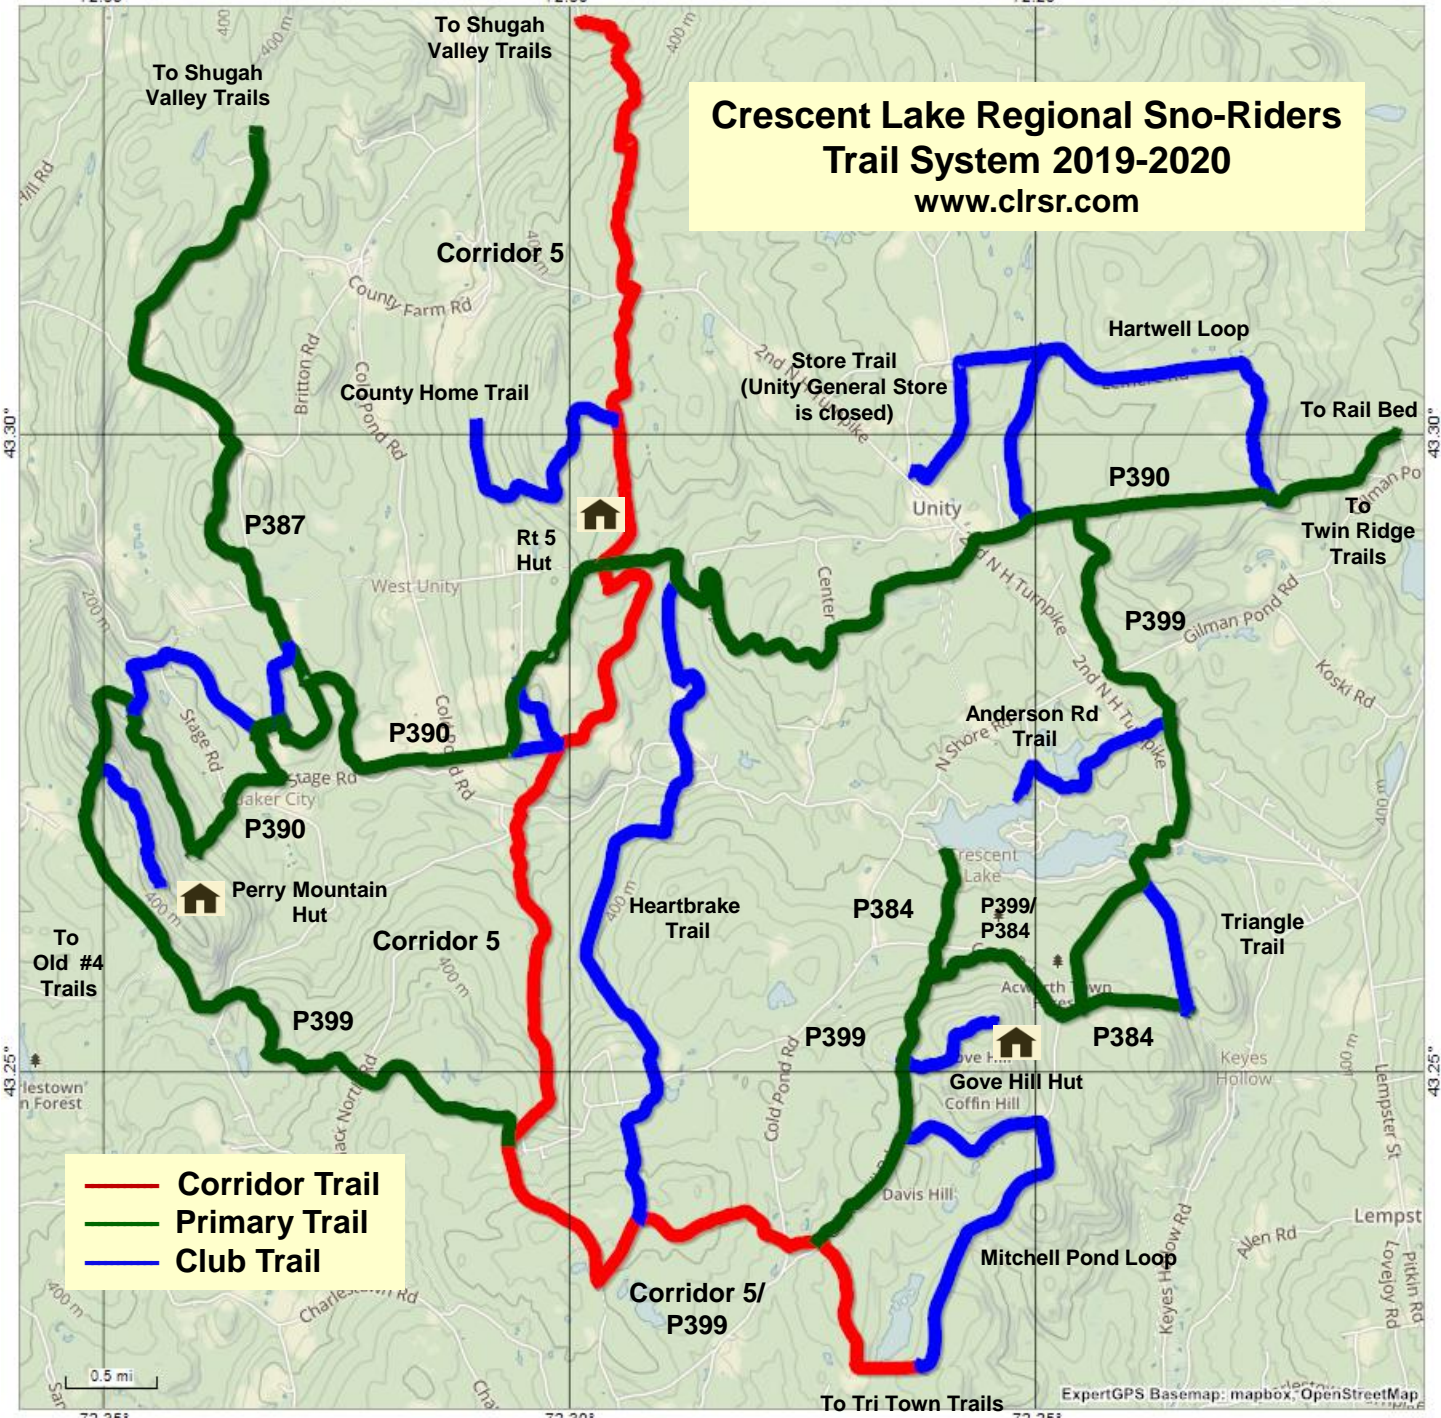

Crescent Lake Regional Sno-Riders Trail System 2019-2020

www.clrsr.com

- Corridor Trail
- Primary Trail
- Club Trail

0.5 mi